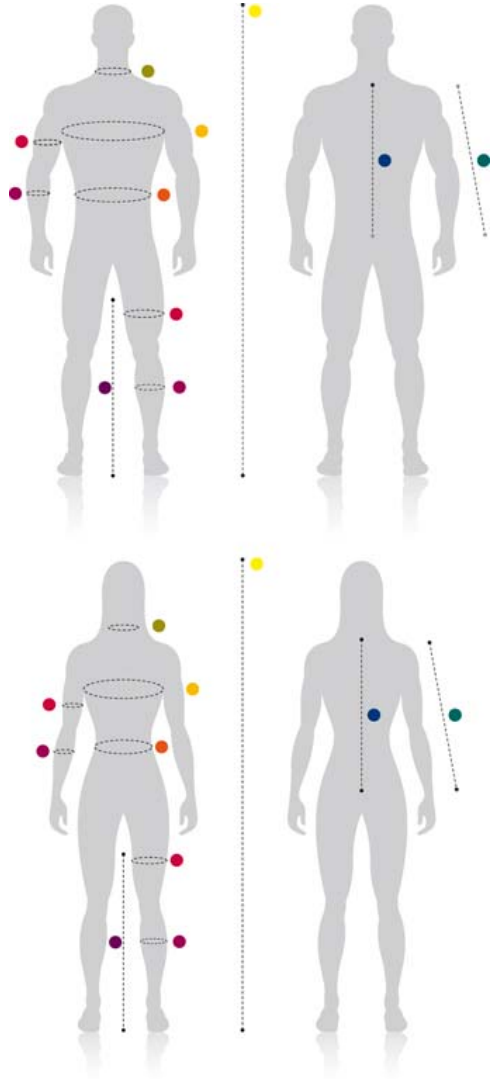

## Size information

<b>Pro L2 Back Protector</b>			<b>S</b>	<b>M</b>	<b>L</b>	<b>Ladies M</b>
* Waist girth			31"-40"	35.5"-45"	41"-50"	31"-40"
* Waist to shoulder length			15.5"-17.5"	17.5"-19.5"	19.5"-21.5"	15.5"-17.5"
* Height *			5'4"-5'8"	5'8"-6'0"	>6'0"	<5'8"
<b>Sport-Lite L1 Back Protector</b>	<b>XXS</b>	<b>XS</b>	<b>S</b>	<b>M</b>	<b>L</b>	<b>Ladies M</b>
* Waist girth		26"-33.5"	31"-40"	35.5"-45"	41"-50"	31"-40"
* Waist to shoulder length	9.5"-11.5"	11.5"-15.5"	15.5"-17.5"	17.5"-19.5"	19.5"-21.5"	15.5"-17.5"
* Height *		<5'4"	5'4"-5'8"	5'8"-6'0"	>6'0"	<5'8"
<b>Back Pad Insert Pro</b>	<b>SHAPE A (Small)</b>	<b>SHAPE A (medium)</b>	<b>SHAPE B (small)</b>	<b>SHAPE B (medium)</b>		
* Waist to shoulder length	16.5"	20.5"	15.5"	18.25"		
Width across shoulder blades	10.5"	10.75"	11.5"	13.5"		
<b>Extreme Harness</b>			<b>S</b>	<b>M</b>	<b>L</b>	
* Height *			5'4"-5'8"	5'8"-6'	>6'	
* Chest girth			29"-33"	33"-37"	37"-39"	
<b>Rib Protector</b>			<b>S</b>	<b>M</b>	<b>L</b>	
* Height			4'4.5"	4'4.5"-5'	5'-5'7"	
* Waist girth *			29"-35"	35"-41"	41"-47"	
* Waist to shoulder length			20"	22.5"	25.5"	
<b>Race-Lite Chest Protector L1</b>			<b>S</b>	<b>M</b>	<b>L</b>	<b>XL</b>
* Chest girth *			27"-31"	31"-35"	35"-39"	39"-47"
* Waist to waist over shoulder			<27"	27"-31"	31"-35"	35"-43"
<b>Action &amp; Climate Control Shirt</b>		<b>XS</b>	<b>S</b>	<b>M</b>	<b>L</b>	<b>XL</b>
* Chest girth		32"-35"	36"-39"	40"-43"	44"-47"	48"-51"
<b>Pro Pant &amp; Climate Control Pant</b>		<b>XS</b>	<b>S</b>	<b>M</b>	<b>L</b>	<b>XL</b>
* Waist girth *		24"-27"	27.5"-31"	31.5"-35"	35.5"-39"	39"-43"
<b>Action Shorts</b>		<b>XS</b>		<b>M</b>	<b>L</b>	<b>XL</b>
* Waist girth *		24"-27"		31.5"-35"	35.5"-39"	39"-43"
* Thigh girth		16"-21"		17"-24"	17.5"-25"	48"-66"
<b>Limb Tubes</b>	<b>Arm</b>	<b>Knee</b>				
* Arm / Thigh girth	14.5"-17"	14.5"-22"				
* Forearm / Calf girth	8.5"-13"	12.5"-19"				
Tube length	12.5"	13"				
<b>Strap-On Protectors</b>	<b>Arm</b>	<b>Knee</b>				
* Forearm / Calf girth	11"-13"	14"-17"				
Protector length	11.5"	13.5"				
<b>MX Extreme Leg Protector</b>						<b>XL</b>
* Arm / Thigh girth						15.75"-18"
* Forearm / Calf girth						16"-17.75"
Protector length						18.5"